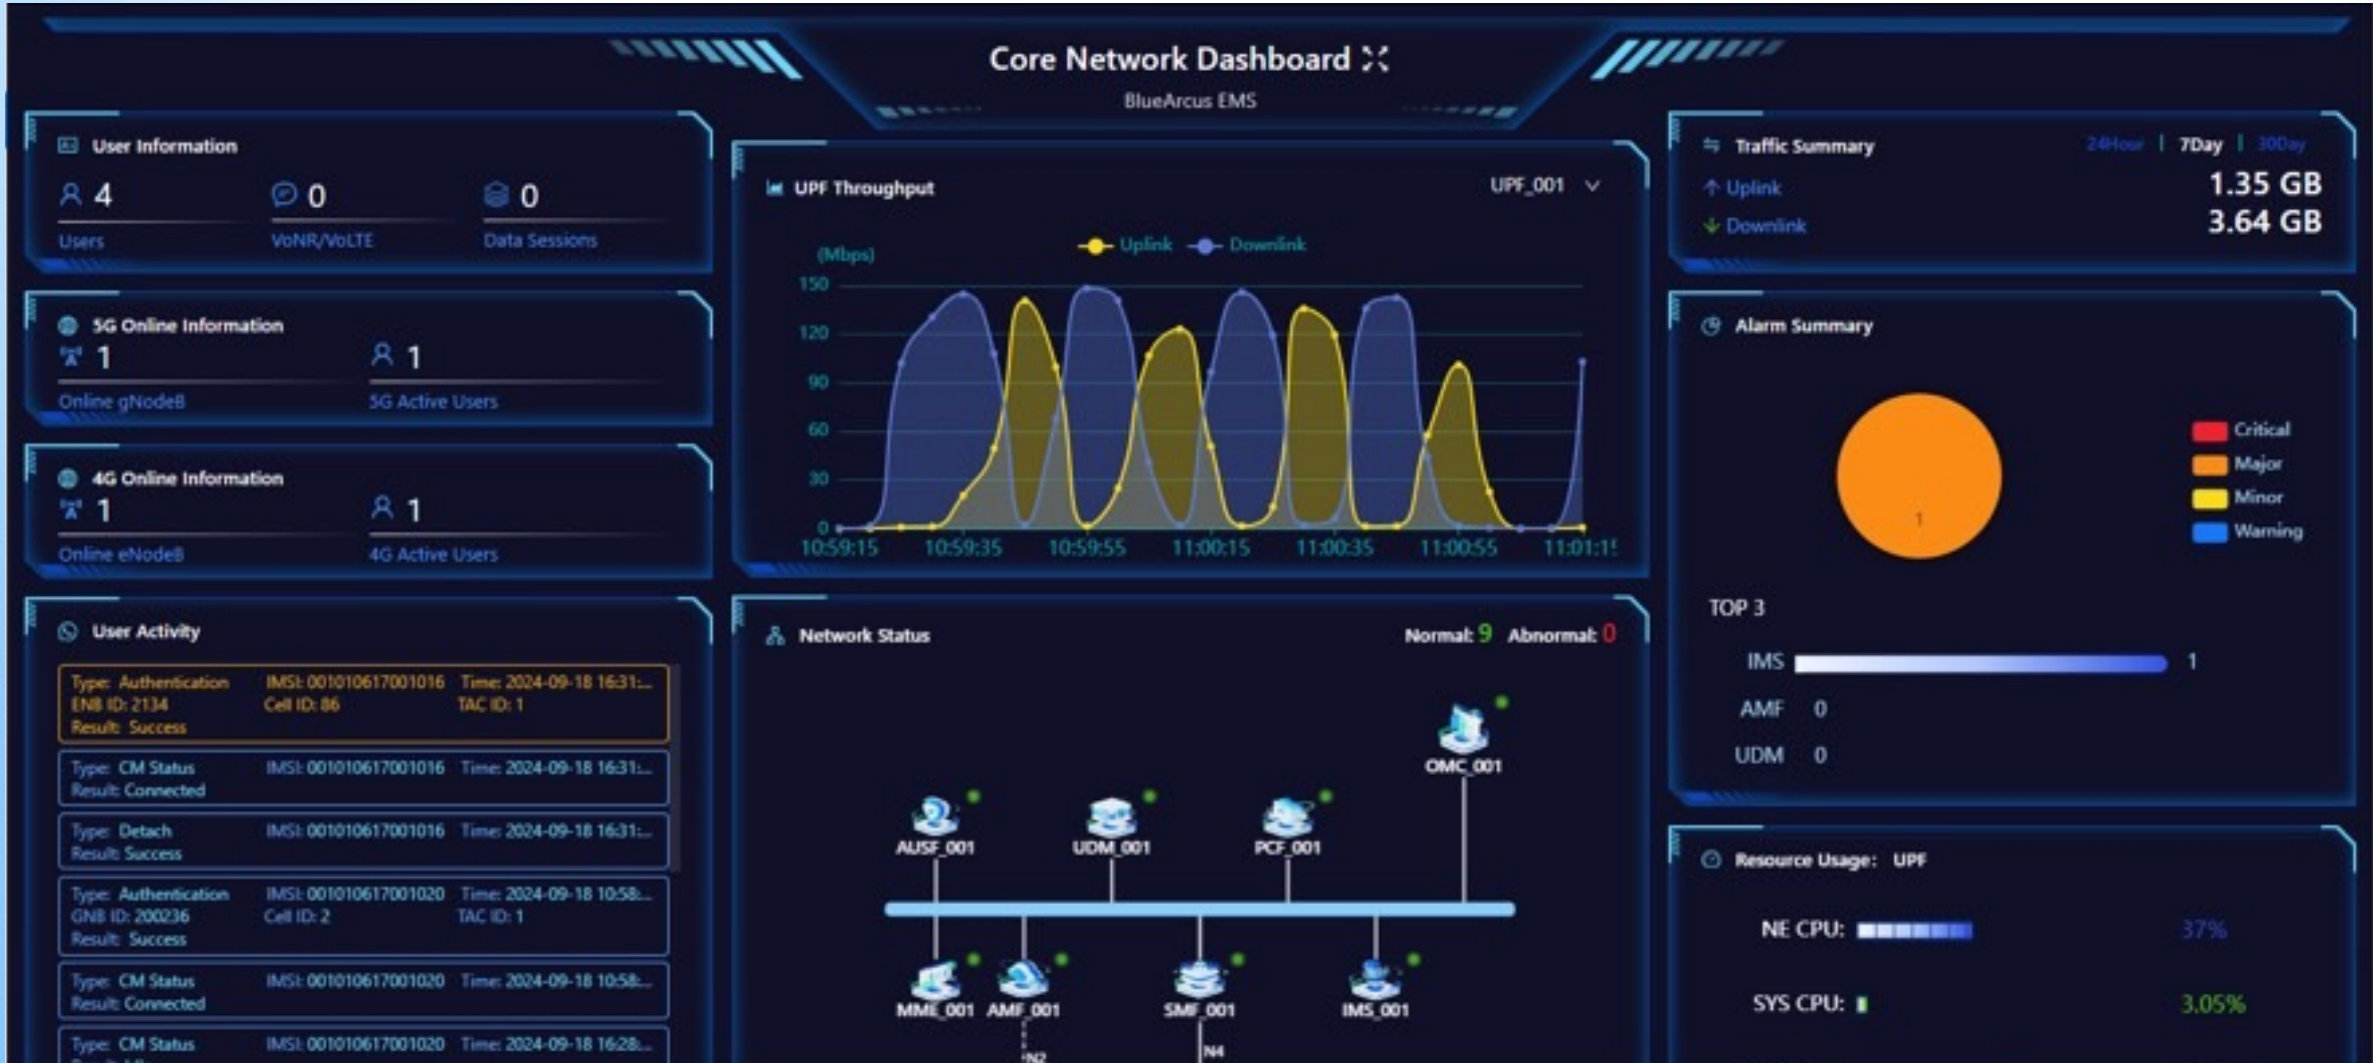

Future Landscape

Network Automation

Zero-touch deployments

Network Insights, Reports and Predictions

AI enabled chatbot and agents

Single Pane Management Interface

Blue Arcus EMS Management Pane

HONOLULU, HI