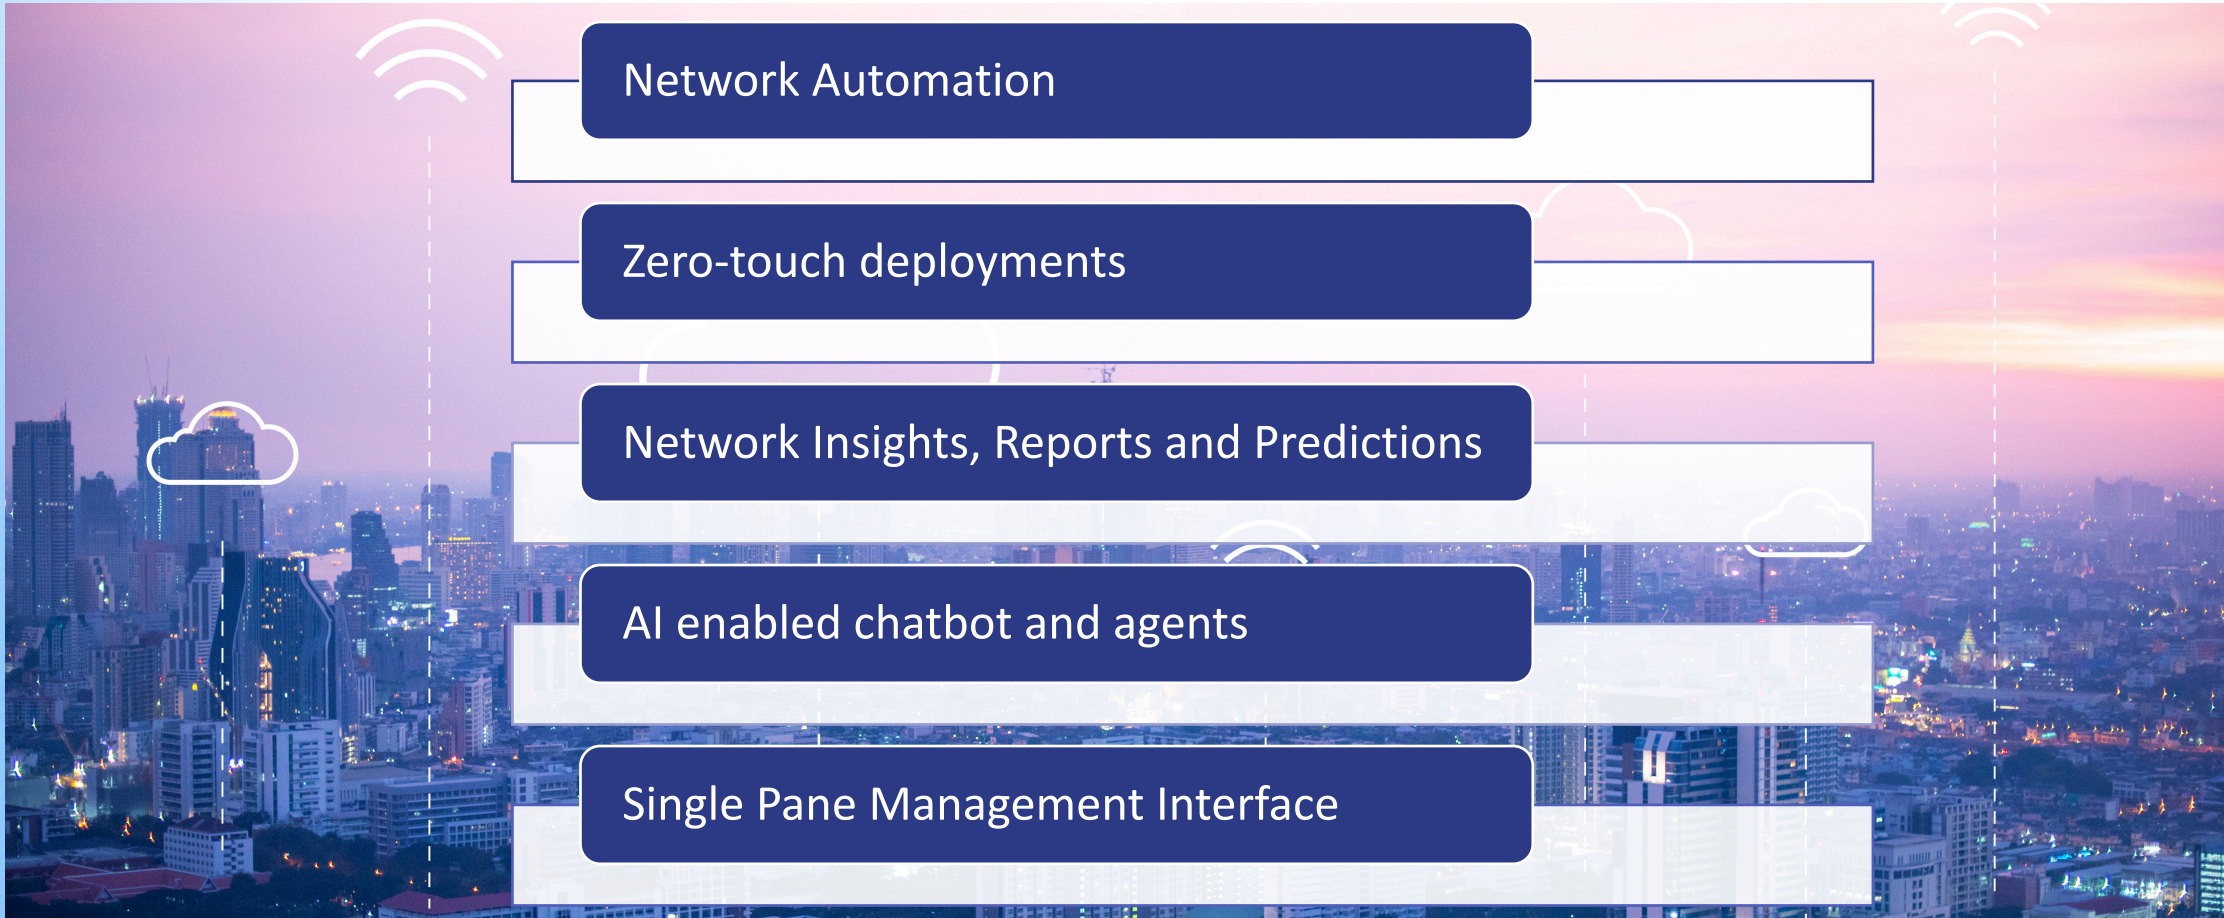

Future Landscape

Network Automation

Zero-touch deployments

Network Insights, Reports and Predictions

AI enabled chatbot and agents

Single Pane Management Interface

Blue Arcus EMS Management Pane

HONOLULU, HI