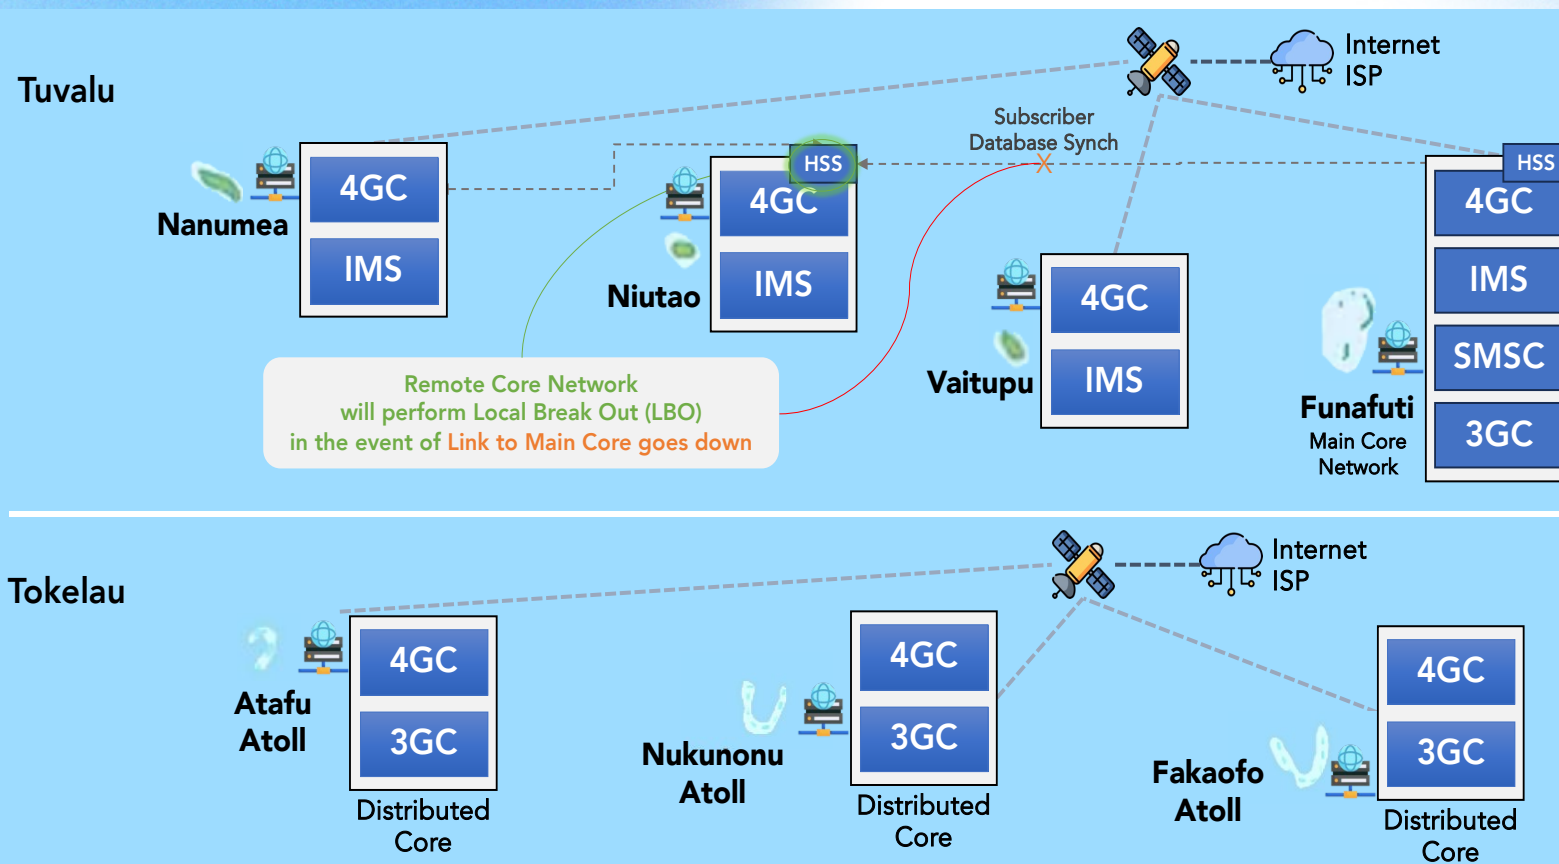

Automation enables easy set up-manage-maintain.

PACIFIC
TELECOMMUNICATIONS
COUNCIL

PTC'25

Transforming Connectivity in the Remote Islands

#PTC25

HONOLULU, HI

Our Use Case for Tuvalu and Tokelau:

- **Blue Arcus** has designed and implemented a **distributed architecture** aimed at providing reliable and affordable high-speed data and voice services to all of Tuvalu and Tokelau atolls.
- Our innovative solution is specifically tailored for satellite-based networks, addressing the unique connectivity challenges.

PACIFIC
TELECOMMUNICATIONS
COUNCIL

PTC'25

Distributed Core Architecture for Tuvalu & Tokelau

#PTC25

HONOLULU, HI

Unique Benefits

- Local Data Breakout to address latency
- Mesh Architecture for Seamless Roaming between islands
- Service continuity despite of the link outages

Future Landscape

Network Automation

Zero-touch deployments

Network Insights, Reports and Predictions

AI enabled chatbot and agents

Single Pane Management Interface

Blue Arcus EMS Management Pane

HONOLULU, HI